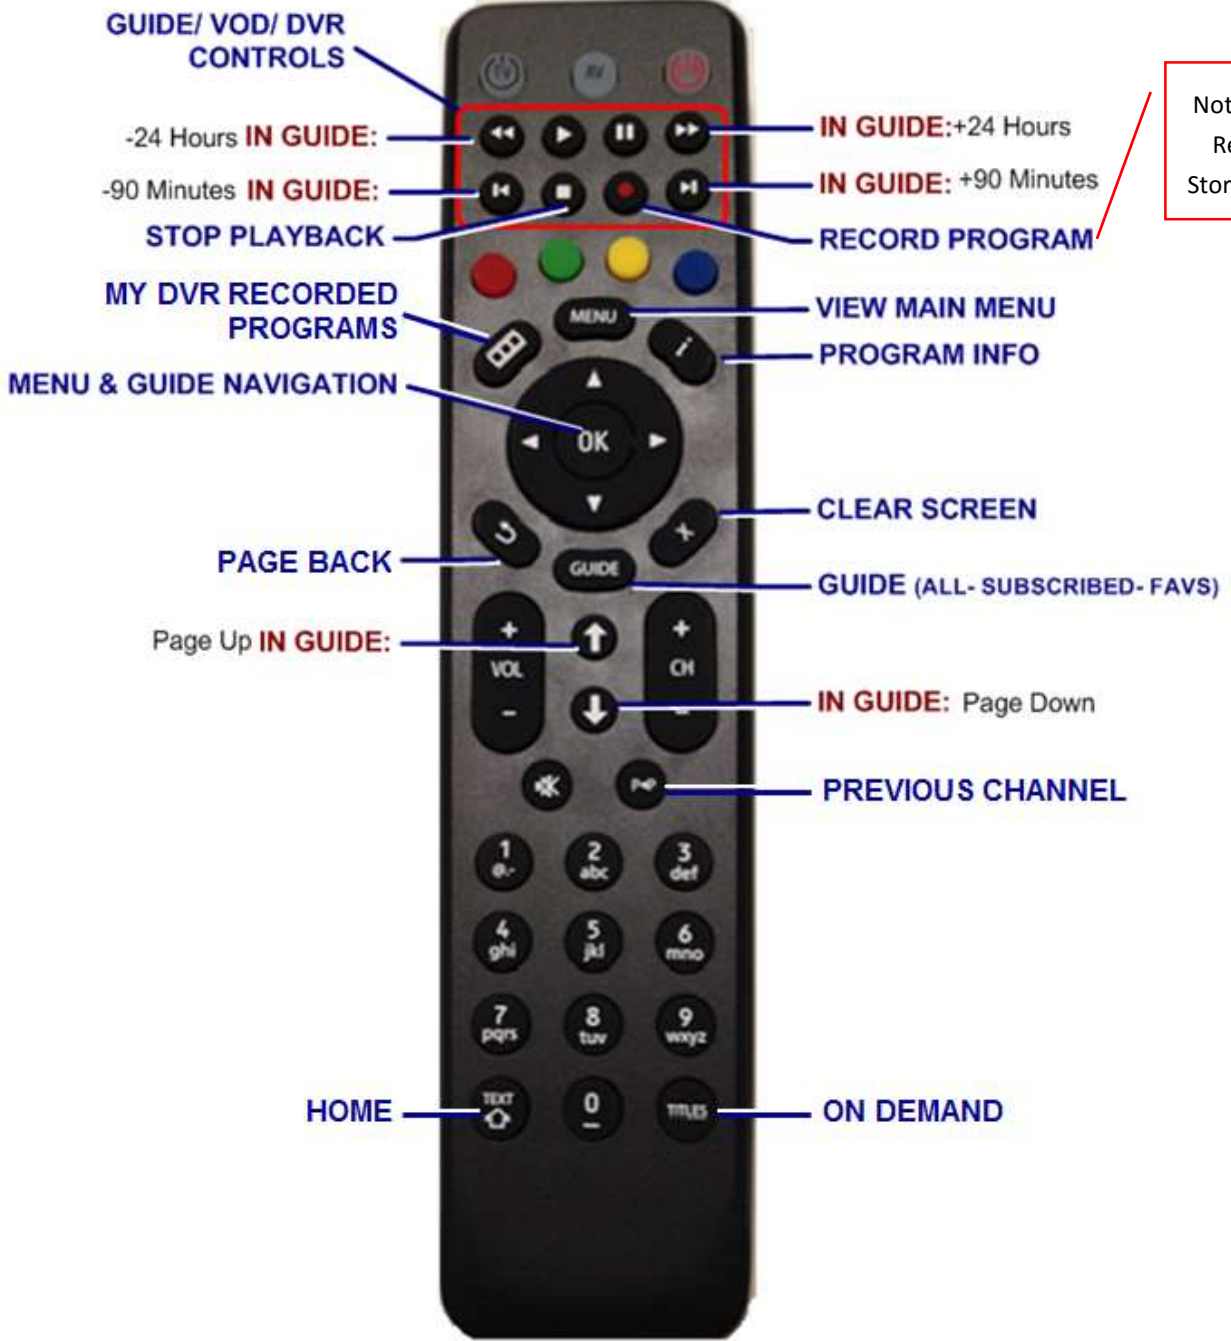

Amino Advanced Remote (WILLOW)

Not used in Remote Storage DVR

SHORTCUT BUTTONS			
			
CURRENT PROGRAM INFO	HELP	CHANNEL GUIDE	PREVIOUS MENU

USER LOGIN SCREEN KEYS	
	
BACKSPACE	NEXT/ PREVIOUS USER